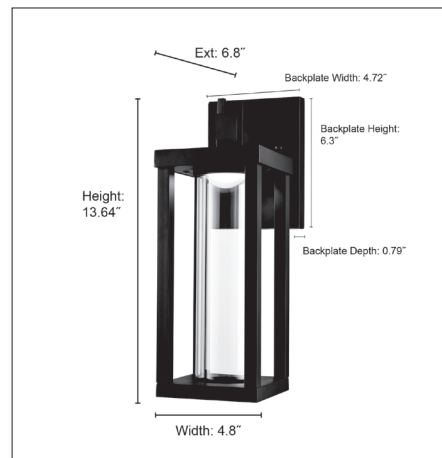

89101

DUMONT LED LIGHT OUTDOOR WALL SCONCE

FINISH

PBK - Powder Coated Black

DIMENSIONS

Width 4.8"
Height 13.64"
Ext. 6.8"
Backplate Width 4.72"
Backplate Height 6.3"
Backplate Depth 0.79"
Weight 2.96 lbs

MATERIAL

Aluminum

GLASS

Clear

LAMPING

Integrated LED
3000K
209 lumens
6W

CERTIFICATION

ETL Listed Wet Location

ITEM NUMBER

SKU 89101 PBK

89101 PBK

Millennium Lighting
105 Declaration Drive
McDonough, GA 30253
www.millenniumlighting.com