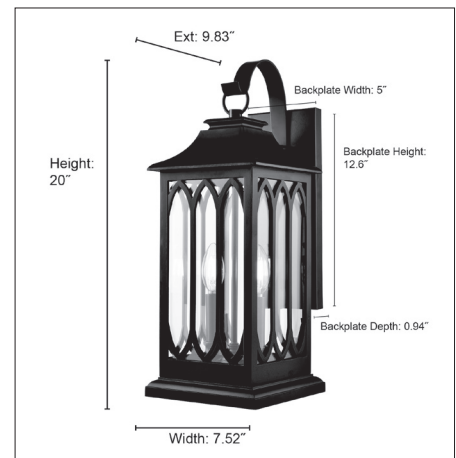

88102

MALLOREY TWO LIGHT OUTDOOR WALL SCONCE

**FINISH**

PBK - Powder Coated Black

**DIMENSIONS**

Width 7.52"  
Height 20"  
Ext. 9.83"  
Backplate Width 5"  
Backplate Height 12.6"  
Backplate Depth 0.94"  
Weight 7.32 lbs

**MATERIAL**

Aluminum

**GLASS**

Clear

**LAMPING**

# Bulbs 2-Candle  
Bulb Base Candelabra (E12)  
Watts per Bulb 60W  
Voltage 120V  
Total Wattage 120W  
Bulbs Included No

**CERTIFICATION**

ETL Listed Wet Location

**ITEM NUMBER**

SKU 88102 PBK

88102 PBK

Millennium Lighting  
105 Declaration Drive  
McDonough, GA 30253  
[www.millenniumlighting.com](http://www.millenniumlighting.com)