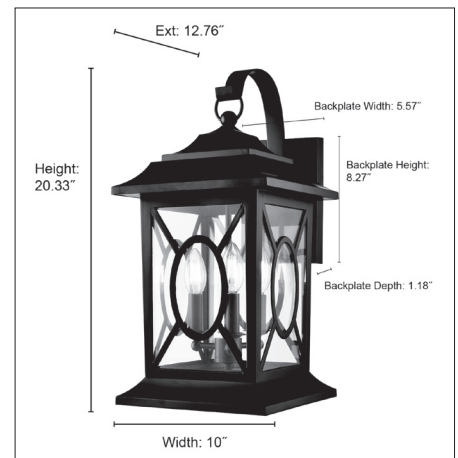

85103

ALLBERT THREE LIGHT OUTDOOR WALL SCONCE

FINISH

PBK - Powder Coated Black

DIMENSIONS

Width 10"
Height 20.33"
Ext. 12.76"
Backplate Width 5.57"
Backplate Height 8.27"
Backplate Depth 1.18"
Weight 7.96 lbs

MATERIAL

Aluminum

GLASS

Clear

LAMPING

Bulbs 3-Candle
Bulb Base Candelabra (E12)
Watts per Bulb 60W
Voltage 120V
Total Wattage 180W
Bulbs Included No

CERTIFICATION

ETL Listed Wet Location

ITEM NUMBER

SKUs 85103 PBK

85103 PBK

Millennium Lighting
105 Declaration Drive
McDonough, GA 30253
www.millenniumlighting.com