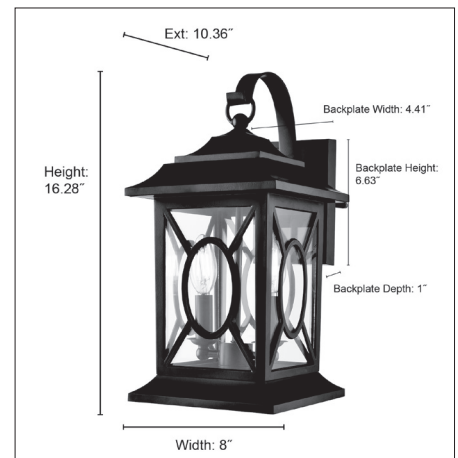

85102

ALLBERT TWO LIGHT OUTDOOR WALL SCONCE

FINISH

PBK - Powder Coated Black

DIMENSIONS

Width 8"
Height 16.28"
Ext. 10.36"
Backplate Width 4.41"
Backplate Height 6.63"
Backplate Depth 1"
Weight 5.23 lbs

MATERIAL

Aluminum

GLASS

Clear

LAMPING

Bulbs 2-Candle
Bulb Base Candelabra (E12)
Watts per Bulb 60W
Voltage 120V
Total Wattage 120W
Bulbs Included No

CERTIFICATION

ETL Listed Wet Location

ITEM NUMBER

SKUs 85102 PBK

85102 PBK

Millennium Lighting
105 Declaration Drive
McDonough, GA 30253
www.millenniumlighting.com