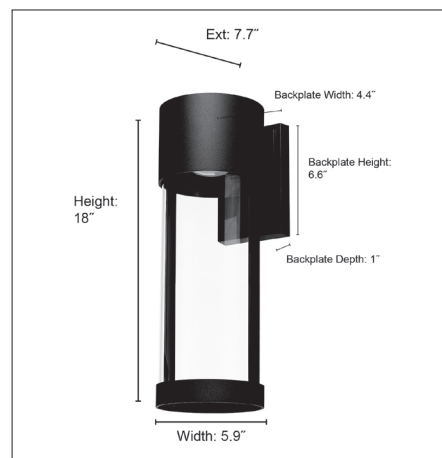

84102

TREFOR LED LIGHT OUTDOOR WALL SCONCE

FINISH

PBK - Powder Coated Black

DIMENSIONS

Width 5.9"
Height 18"
Ext. 7.7"
Backplate Width 4.4"
Backplate Height 6.6"
Backplate Depth 1"
Weight 4.01 lbs

MATERIAL

Aluminum

GLASS

Clear

LAMPING

Integrated LED
3000K
446 lumens
9W
CRI 90

CERTIFICATION

ETL Listed Wet Location

ITEM NUMBER

SKU 84102 PBK

84102 PBK

Millennium Lighting
105 Declaration Drive
McDonough, GA 30253
www.millenniumlighting.com