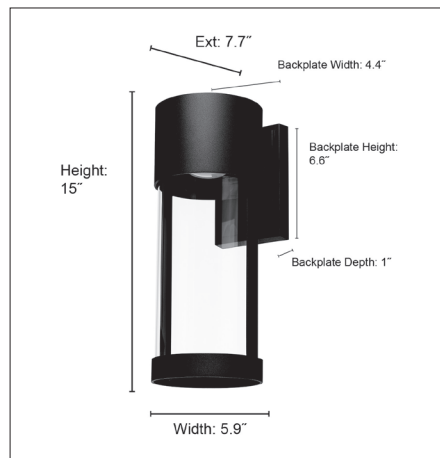

84101

TREFOR LED LIGHT OUTDOOR WALL SCONCE

FINISH

PBK - Powder Coated Black

DIMENSIONS

Width 5.9"
Height 15"
Ext. 7.7"
Backplate Width 4.4"
Backplate Height 6.6"
Backplate Depth 1"
Weight 3.62 lbs

MATERIAL

Aluminum

GLASS

Clear

LAMPING

Integrated LED
3000K
241 lumens
6W
CRI 90

CERTIFICATION

ETL Listed Wet Location

ITEM NUMBER

SKU 84101 PBK

84101 PBK

Millennium Lighting
105 Declaration Drive
McDonough, GA 30253
www.millenniumlighting.com