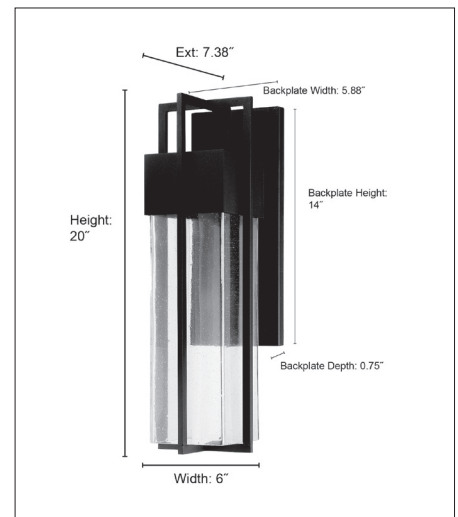

83102

KINGLER LED LIGHT OUTDOOR WALL SCONCE

FINISH

PBK - Powder Coated Black

DIMENSIONS

Width 6"
Height 20"
Ext. 7.38"
Backplate Width 5.88"
Backplate Height 14"
Backplate Depth 0.75"
Weight 6.62 lbs

MATERIAL

Aluminum

GLASS

Clear Seeded

LAMPING

Integrated LED
3000K
306 lumens
11W
CRI 90

CERTIFICATION

ETL Listed Wet Location

ITEM NUMBER

SKU 83102 PBK

83102 PBK

Millennium Lighting
105 Declaration Drive
McDonough, GA 30253
www.millenniumlighting.com