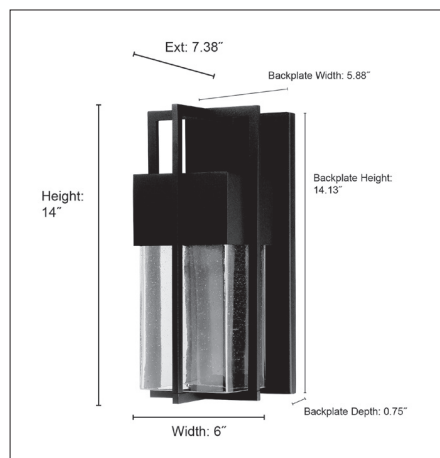

83101

KINGLER LED LIGHT OUTDOOR WALL SCONCE

FINISH

PBK - Powder Coated Black

DIMENSIONS

Width 6"
Height 14"
Ext. 7.38"
Backplate Width 5.88"
Backplate Height 14.13"
Backplate Depth 0.75"
Weight 5.5 lbs

MATERIAL

Aluminum

GLASS

Clear Seeded

LAMPING

Integrated LED
3000K
272 lumens
11W
CRI 90

CERTIFICATION

ETL Listed Wet Location

ITEM NUMBER

SKU 83101 PBK

83101 PBK

Millennium Lighting
105 Declaration Drive
McDonough, GA 30253
www.millenniumlighting.com