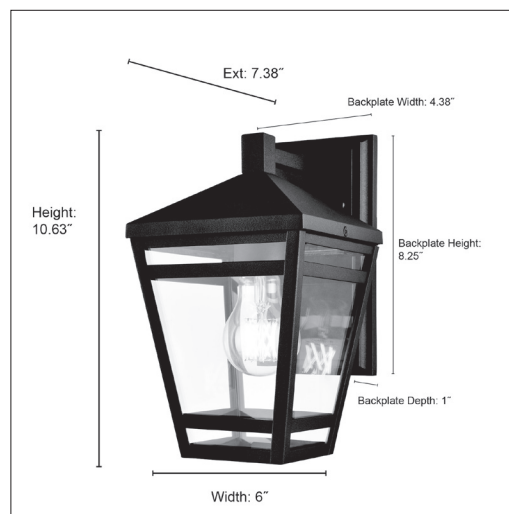

82101

SEAGER ONE LIGHT OUTDOOR WALL SCONCE

FINISH

TBK - Textured Black

DIMENSIONS

Width 6"
Height 10.63"
Ext. 7.38"
Backplate Width 4.38"
Backplate Height 8.25"
Backplate Depth 1"
Weight 2.65 lbs

MATERIAL

Aluminum

GLASS

Clear

LAMPING

Bulbs 1-Medium
Bulb Base Medium (E26)
Watts per Bulb 100W
Voltage 120V
Total Wattage 100W
Bulbs Included No

CERTIFICATION

ETL Listed Wet Location

ITEM NUMBER

SKU 82101 TBK

82101 TBK

Millennium Lighting
105 Declaration Drive
McDonough, GA 30253
www.millenniumlighting.com