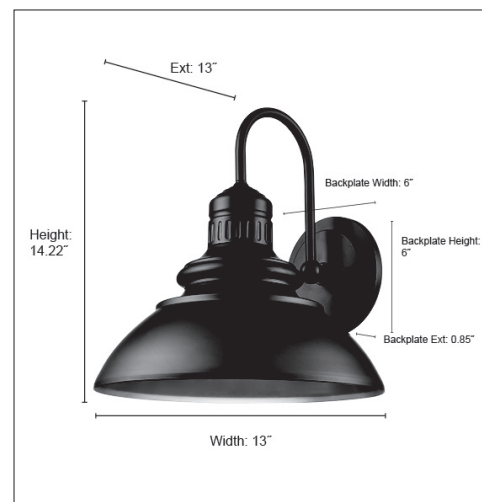

81102

ADDA LED LIGHT OUTDOOR WALL SCONCE

FINISH

PBK - Powder Coated Black

DIMENSIONS

Width 13"
Height 14.22"
Ext. 13"
Backplate Width 6"
Backplate Height 6"
Backplate Depth 0.85"
Weight 2.56 lbs

MATERIAL

Aluminum

SHADE

Aluminum

LAMPING

Integrated LED
3000K
414 lumens
12W
CRI 90

CERTIFICATION

ETL Listed Wet Location

ITEM NUMBER

SKU 81102 PBK

81102 PBK

Millennium Lighting
105 Declaration Drive
McDonough, GA 30253
www.millenniumlighting.com