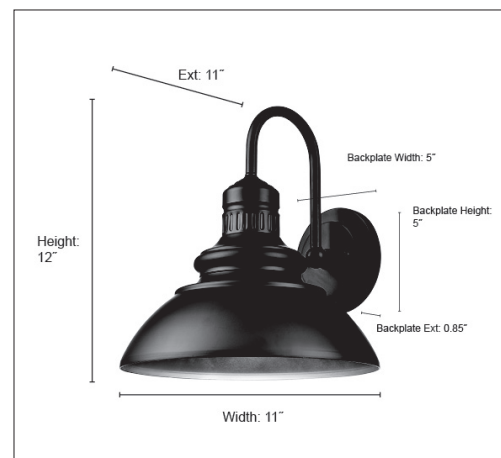

81101

ADDA LED LIGHT OUTDOOR WALL SCONCE

FINISH

PBK - Powder Coated Black

DIMENSIONS

Width 11"
Height 12"
Ext. 11"
Backplate Width 5"
Backplate Height 5"
Backplate Depth 0.85"
Weight 2.12 lbs

MATERIAL

Aluminum

SHADE

Aluminum

LAMPING

Integrated LED
3000K
209 lumens
12W
CRI 90

CERTIFICATION

ETL Listed Wet Location

ITEM NUMBER

SKU 81101 PBK

81101 PBK

Millennium Lighting
105 Declaration Drive
McDonough, GA 30253
www.millenniumlighting.com