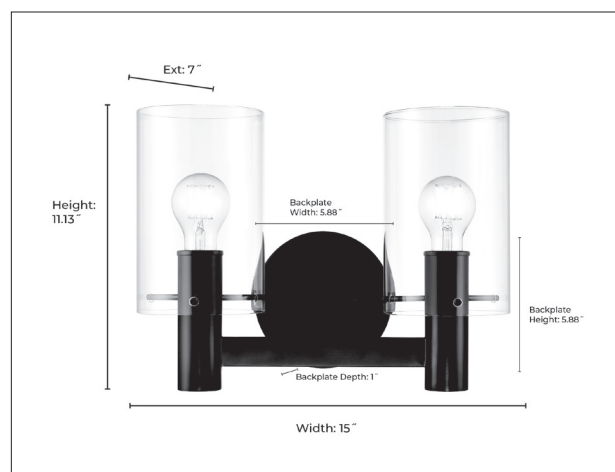

55102 VB

Millennium Lighting
105 Declaration Drive
McDonough, GA 30253
www.millenniumlighting.com