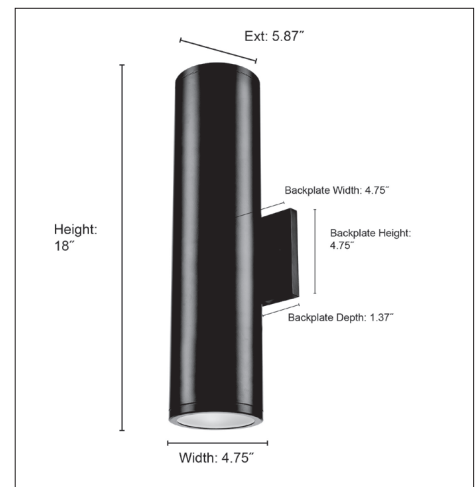

45002

VEGAS TWO LIGHT OUTDOOR WALL SCONCE

FINISH

PBK - Powder Coated Black

DIMENSIONS

Width 4.75"
Height 18"
Ext. 5.87"
Backplate Width 4.75"
Backplate Height 4.75"
Backplate Depth 1.37"
Weight 3 lbs

MATERIAL

Aluminum

GLASS

Frosted

LAMPING

Bulbs 2-Medium
Bulb Base Medium (E26)
Watts per Bulb 60W
Voltage 120V
Total Wattage 120W
Bulbs Included No

CERTIFICATION

ETL Listed Wet Location

ITEM NUMBER

SKU 45002 PBK

45002 PBK

Millennium Lighting
105 Declaration Drive
McDonough, GA 30253
www.millenniumlighting.com