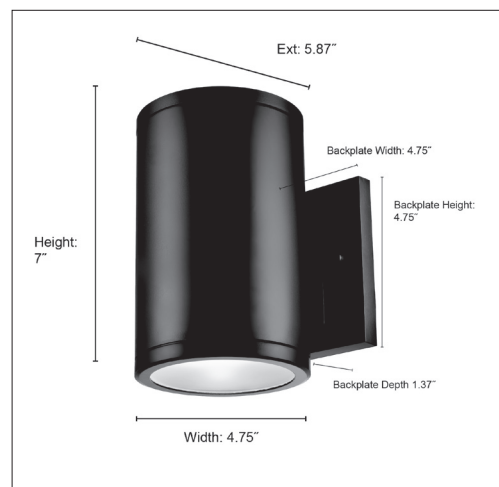

45001

VEGAS ONE LIGHT OUTDOOR WALL SCONCE

FINISH

PBK - Powder Coated Black

DIMENSIONS

Width 4.75"
Height 7"
Ext. 5.87"
Backplate Width 4.75"
Backplate Height 4.75"
Backplate Depth 1.37"
Weight 1.81 lbs

MATERIAL

Aluminum

GLASS

Frosted

LAMPING

Bulbs 1-Medium
Bulb Base Medium (E26)
Watts per Bulb 60W
Voltage 120V
Total Wattage 60W
Bulbs Included No

CERTIFICATION

ETL Listed Wet Location

ITEM NUMBER

SKU 45001 PBK

45001 PBK

Millennium Lighting
105 Declaration Drive
McDonough, GA 30253
www.millenniumlighting.com