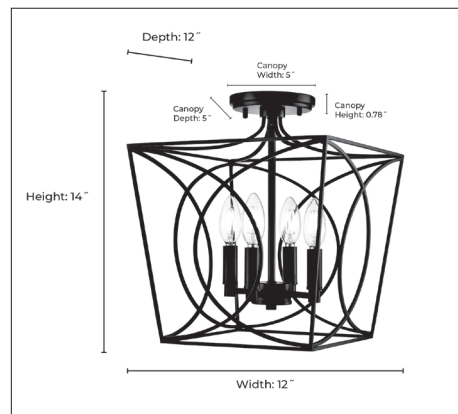

4004 PMG

Millennium Lighting
105 Declaration Drive
McDonough, GA 30253
www.millenniumlighting.com