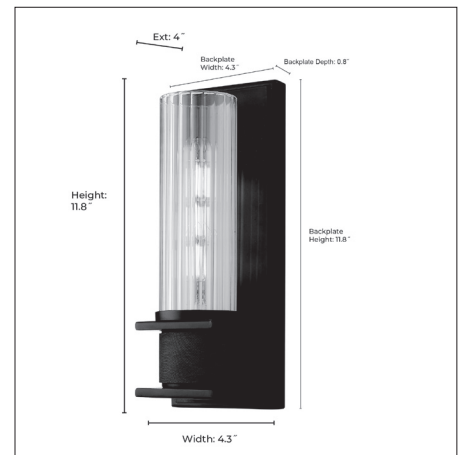

28601 VB

Millennium Lighting
105 Declaration Drive
McDonough, GA 30253
www.millenniumlighting.com