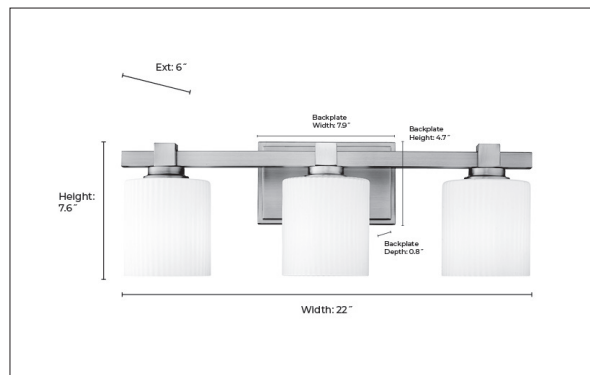

23103

THREE LIGHT VANITY

FINISH

VB - Vintage Brass

DIMENSIONS

Width	22"
Height	7.6"
Ext.	6"
Backplate Width	7.9"
Backplate Depth	0.8"
Backplate Height	4.7"
Weight	6.16 lbs

MATERIAL

Steel

GLASS

Opal Ribbed

LAMPING

# Bulbs	3-Medium
Bulb Base	Medium (E26)
Watts per Bulb	60W
Voltage	120V
Total Wattage	180W
Bulbs Included	No

CERTIFICATION

ETL Listed Damp Location

ITEM NUMBER

SKU 23103 VB

23103 VB

Millennium Lighting
105 Declaration Drive
McDonough, GA 30253
www.millenniumlighting.com