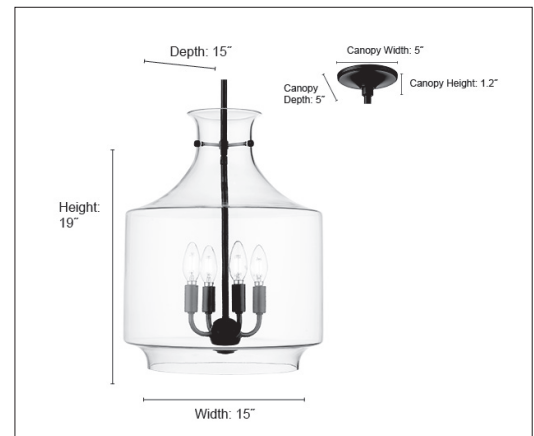

22804

MAHANNAH FOUR LIGHT PENDANT

FINISH

BN - Brushed Nickel
MB - Matte Black
MG - Modern Gold

DIMENSIONS

Width 15"
Height 19"
Depth 15"
Canopy Width 5"
Canopy Height 1.2"
Canopy Depth 5"
Stems Included (1 ea.) 6", 12" & 18"
Wire 144"
Weight 11.22 lbs

MATERIAL

Steel

GLASS

Clear

LAMPING

Bulbs 4-Candle
Bulb Base Candelabra (E12)
Watts per Bulb 40W
Voltage 120V
Total Wattage 160W
Bulbs Included No

CERTIFICATION

ETL Listed Dry Location

ITEM NUMBER

SKUs 22804 BN
22804 MB
22804 MG

22804 BN

22804 MB

22804 MG

Millennium Lighting
105 Declaration Drive
McDonough, GA 30253
www.millenniumlighting.com