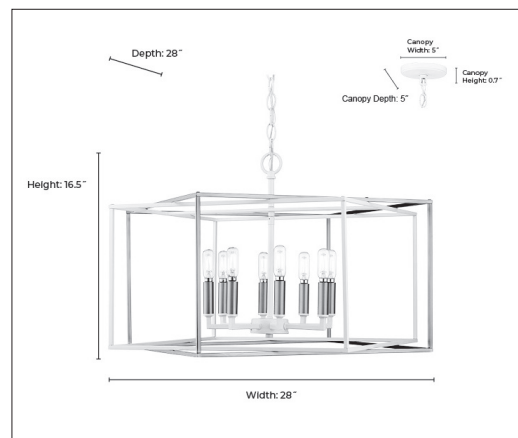

22608

LOWE EIGHT LIGHT PENDANT

FINISH

MW/VB - Matte White/Vintage Brass

DIMENSIONS

Width 28"
Height 16.5"
Depth 28"
Canopy Width 5"
Canopy Height 0.7"
Canopy Depth 5"
Chain 60"
Wire 144"
Weight 9.02 lbs

MATERIAL

Steel

GLASS

No

LAMPING

Bulbs 8-Candle
Bulb Base Candelabra (E12)
Watts per Bulb 40W
Voltage 120V
Total Wattage 320W
Bulbs Included No

CERTIFICATION

ETL Listed Dry Location

ITEM NUMBER

SKUs 22608 MW/VB

22608 MW/VB

Millennium Lighting
105 Declaration Drive
McDonough, GA 30253
www.millenniumlighting.com