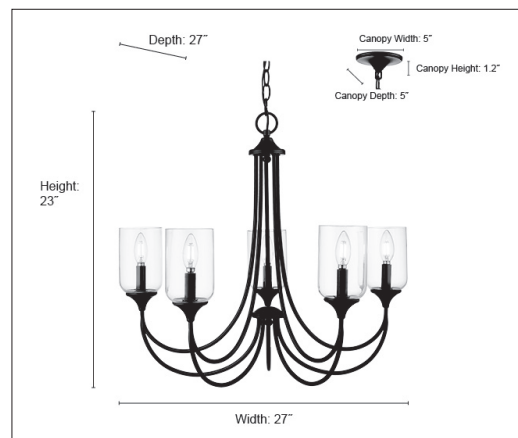

22405 VB

Millennium Lighting
105 Declaration Drive
McDonough, GA 30253
www.millenniumlighting.com