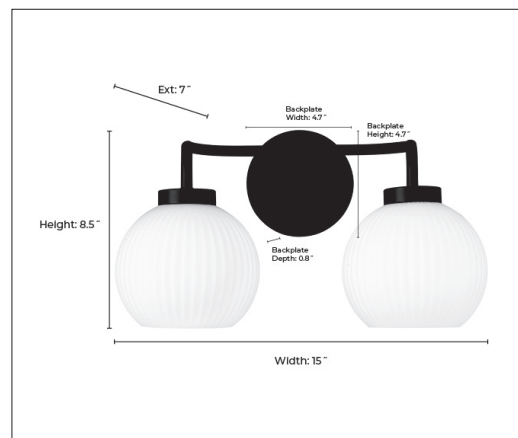

Millennium Lighting
105 Declaration Drive
McDonough, GA 30253
www.millenniumlighting.com