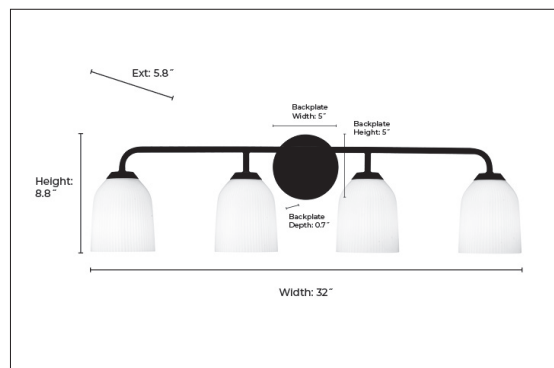

22304 VB

Millennium Lighting
105 Declaration Drive
McDonough, GA 30253
www.millenniumlighting.com