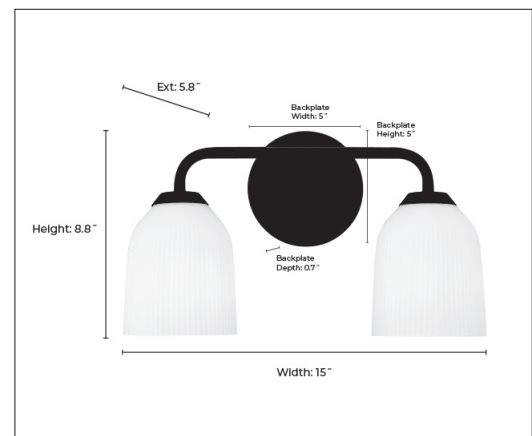

Millennium Lighting
105 Declaration Drive
McDonough, GA 30253
www.millenniumlighting.com