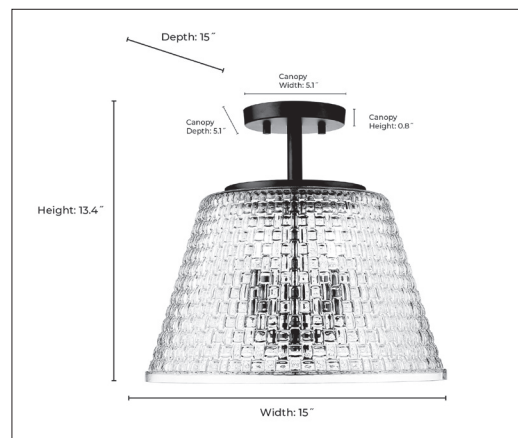

22100

SABEN THREE LIGHT SEMI-FLUSH MOUNT

FINISH

MB - Matte Black
PN - Polished Nickel
VB - Vintage Brass

DIMENSIONS

Width 15"
Height 13.4"
Depth 15"
Canopy Width 5.1"
Canopy Height 0.8"
Canopy Depth 5.1"
Weight 8.36 lbs

MATERIAL

Steel

GLASS

Clear Woven Lattice

LAMPING

Bulbs 3-Candle
Bulb Base Candelabra (E12)
Watts per Bulb 40W
Voltage 120V
Total Wattage 120W
Bulbs Included No

CERTIFICATION

ETL Listed Dry Location

ITEM NUMBER

SKUs 22100 MB
22100 PN
22100 VB

22100 MB

22100 PN

22100 VB

Millennium Lighting
105 Declaration Drive
McDonough, GA 30253
www.millenniumlighting.com