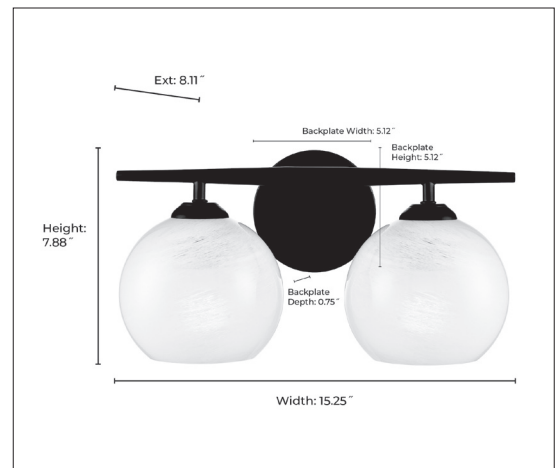

18102 MB

Millennium Lighting
105 Declaration Drive
McDonough, GA 30253
www.millenniumlighting.com