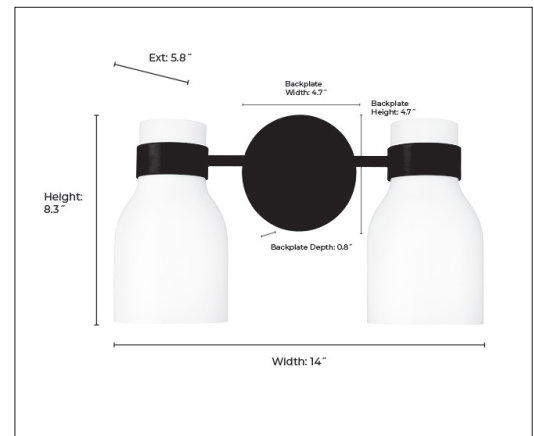

Millennium Lighting
105 Declaration Drive
McDonough, GA 30253
www.millenniumlighting.com