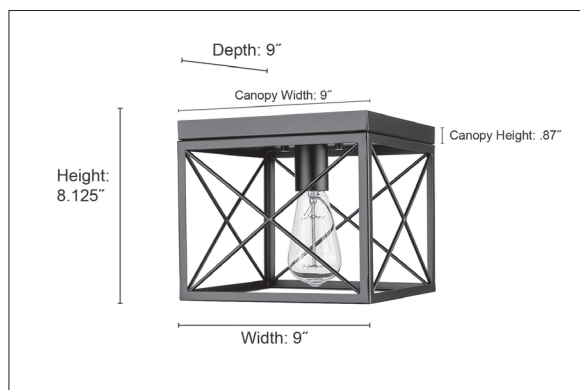

94101

ONE LIGHT FLUSH MOUNT

FINISH

MB - Matte Black

DIMENSIONS

Width 9"
Height 8.125"
Depth 9"
Canopy Width 9"
Canopy Height 0.87"
Canopy Depth 9"
Weight 3.09 lbs

MATERIAL

Steel

GLASS

Glass No

LAMPING

Bulbs 1-Medium
Bulb Base Medium (E26)
Watts per Bulb 60W
Voltage 120V
Total Wattage 60W
Bulbs Included No

CERTIFICATION

ETL Listed Damp Location

ITEM NUMBER

SKU's 94101 MB

94101 MB

Millennium Lighting
105 Declaration Drive
McDonough, GA 30253
www.millenniumlighting.com