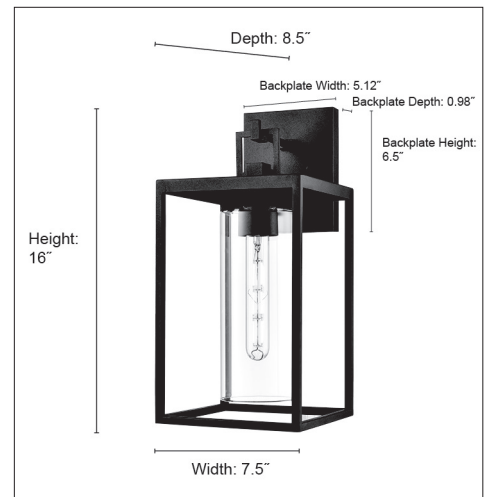

93121

ELLWAY ONE LIGHT OUTDOOR WALL MOUNT

FINISH

TBK - Textured Black

DIMENSIONS

Width 7.5"
Height 16"
Depth 8.5"
Backplate Width 5.12"
Backplate Height 6.5"
Backplate Depth 0.98"
Weight 3.9 lbs

MATERIAL

Steel

GLASS

Glass Clear

LAMPING

Bulbs 1-Medium
Bulb Base Medium (E26)
Watts per Bulb 100W
Voltage 120V
Total Wattage 100W
Bulbs Included No

CERTIFICATION

ETL Listed Wet Location

ITEM NUMBER

SKU's 93121 TBK

93121 TBK

Millennium Lighting
105 Declaration Drive
McDonough, GA 30253
www.millenniumlighting.com