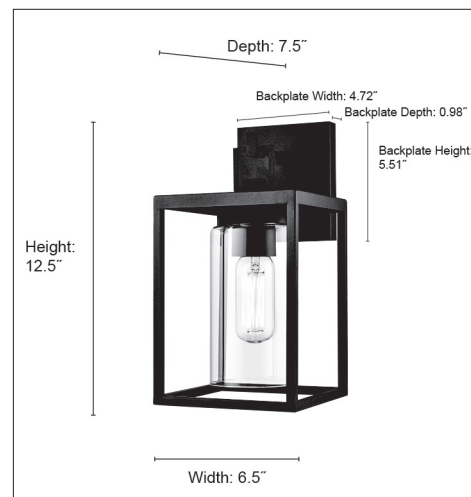

93101

ELLWAY ONE LIGHT OUTDOOR WALL MOUNT

**FINISH**

TBK - Textured Black

**DIMENSIONS**

Width 6.5"  
Height 12.5"  
Depth 7.5"  
Backplate Width 4.72"  
Backplate Height 5.51"  
Backplate Depth 0.98"  
Weight 3.13 lbs

# Bulbs 1-Medium  
Bulb Base Medium (E26)  
Watts per Bulb 100W  
Voltage 120V  
Total Wattage 100W  
Bulbs Included No

**CERTIFICATION**

ETL Listed Wet Location

**ITEM NUMBER**

SKU's 93101 TBK

93101 TBK

Millennium Lighting  
105 Declaration Drive  
McDonough, GA 30253  
[www.millenniumlighting.com](http://www.millenniumlighting.com)