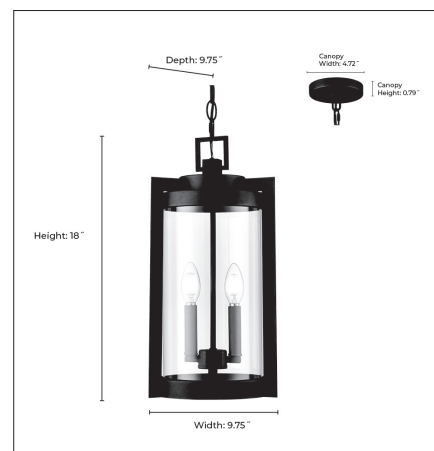

91532

ELLWAY TWO LIGHT OUTDOOR PENDANT

FINISH

TBK - Textured Black

DIMENSIONS

Width 9.75"
Height 18"
Canopy Width 4.72"
Canopy Height 0.79"
Chain 60"
Wire 144"
Weight 9.48 lbs.

MATERIAL

Steel

GLASS

Glass Clear

LAMPING

Bulbs 2-Candle
Bulb Base Candelabra (E12)
Watts per Bulb 40W
Voltage 120V
Total Wattage 80 W
Bulbs Included No

CERTIFICATION

ETL Listed Wet Location

ITEM NUMBER

SKU's 91532 TBK

91532 TBK

Millennium Lighting
105 Declaration Drive
McDonough, GA 30253
www.millenniumlighting.com