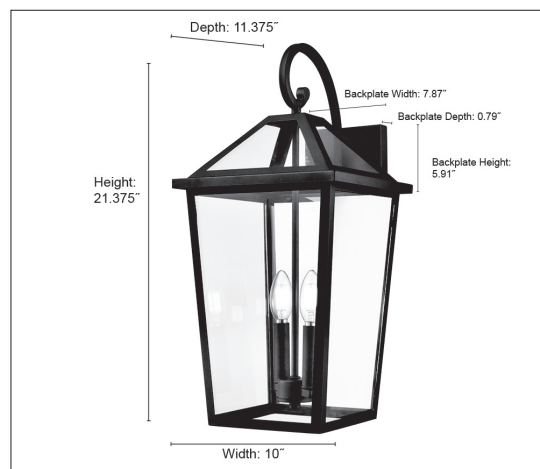

91422

ESTON TWO LIGHT OUTDOOR WALL MOUNT

FINISH

TBK - Textured Black

DIMENSIONS

Width 10"
Height 21.375"
Depth 11.375"
Backplate Width 7.87"
Backplate Height 5.91"
Backplate Depth 0.79"
Weight 12.52 lbs

MATERIAL

Steel

GLASS

Glass Clear

LAMPING

Bulbs 2-Candle
Bulb Base Candelabra (E12)
Watts per Bulb 40W
Voltage 120V
Total Wattage 80W
Bulbs Included No

CERTIFICATION

ETL Listed Wet Location

ITEM NUMBER

SKU's 91422 TBK

91422 TBK

Millennium Lighting
105 Declaration Drive
McDonough, GA 30253
www.millenniumlighting.com