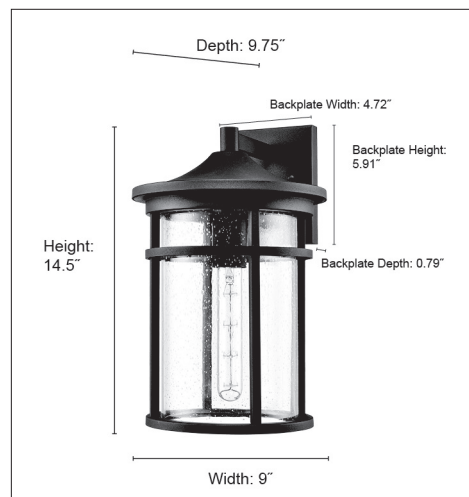

91311

NAMATH ONE LIGHT OUTDOOR WALL MOUNT

**FINISH**

TBK - Textured Black

**DIMENSIONS**

Width 9"  
Height 14.5"  
Depth 9.75"  
Backplate Width 4.72"  
Backplate Height 5.91"  
Backplate Depth 0.79"  
Weight 5.56 lbs

**MATERIAL**

Steel

**GLASS**

Glass Clear Seeded

**LAMPING**

# Bulbs 1-T Lamp  
Bulb Base Medium (E26)  
Watts per Bulb 100W  
Voltage 120V  
Total Wattage 100W  
Bulbs Included No

**CERTIFICATION**

ETL Listed Wet Location

**ITEM NUMBER**

SKU's 91311 TBK

91311 TBK

Millennium Lighting  
105 Declaration Drive  
McDonough, GA 30253  
[www.millenniumlighting.com](http://www.millenniumlighting.com)