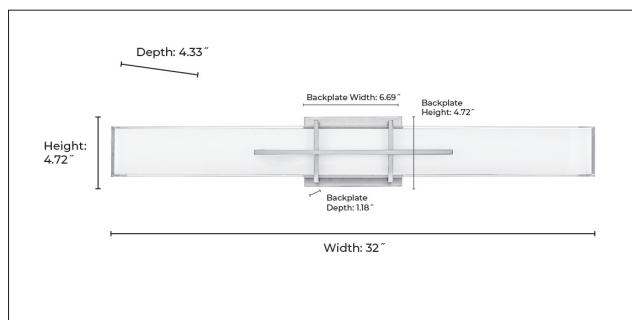

**FINISH**

BN - Brushed Nickel  
 MG - Modern Gold

**DIMENSIONS**

Width 32"  
 Height 4.72"  
 Extension 4.33"  
 Backplate Width 6.69"  
 Backplate Height 4.72"  
 Backplate Depth 1.18"  
 Weight 7.7 lbs

**MATERIAL**

Steel

**GLASS**

Glass Opal White

**LAMPING**

LED 3000k, 4000k or 5000k  
 1400 lumens  
 26W

**CERTIFICATION**

ETL Listed Damp Location

**ITEM NUMBER**

SKU's 7771 BN  
 7771 MG

7771 MG

7771 BN

Millennium Lighting  
 105 Declaration Drive  
 McDonough, GA 30253  
[www.millenniumlighting.com](http://www.millenniumlighting.com)