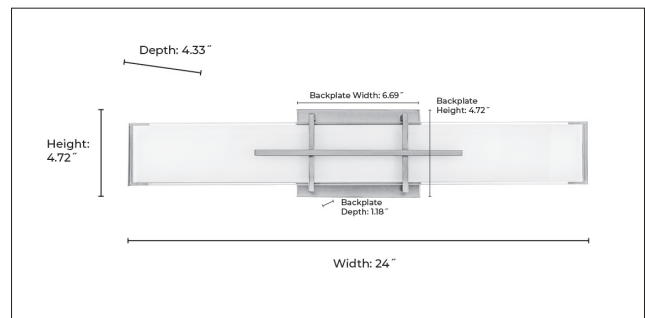

7701 MG

Millennium Lighting
105 Declaration Drive
McDonough, GA 30253
www.millenniumlighting.com