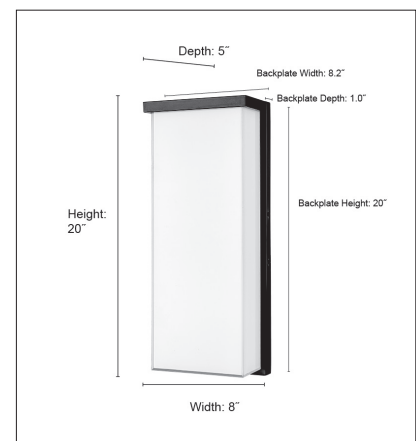

ITEM NUMBER

SKU's 74301 PBK

Millennium Lighting
105 Declaration Drive
McDonough, GA 30253
www.millenniumlighting.com