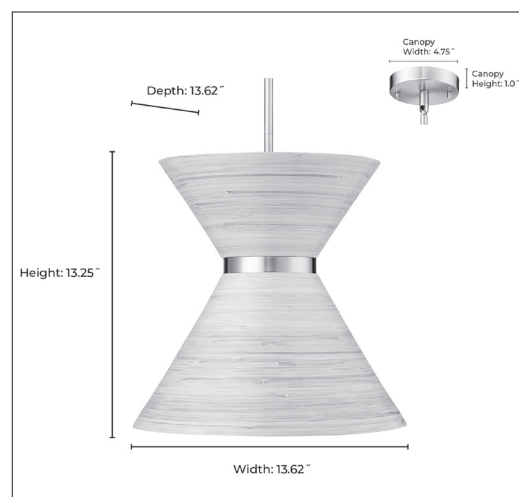

47001

JAYCEN ONE LIGHT PENDANT

FINISH

BN - Brushed Nickel

DIMENSIONS

Width 13.62"
Height 13.25"
Canopy Width 4.75"
Canopy Height 1.0"
Canopy Depth 4.75"
Stems (1) 6", (1) 12", (1) 18"
Wire 30.96"
Weight 4.41 lbs.

MATERIAL

Steel

Shade

Shade Natural Bamboo

LAMPING

Bulbs 1-Medium
Bulb Base Medium (E26)
Watts per Bulb 60W
Voltage 120V
Total Wattage 60W
Bulbs Included No

CERTIFICATION

ETL Listed Dry

ITEM NUMBER

SKU's 47001 BN

47001 BN

Millennium Lighting
105 Declaration Drive
McDonough, GA 30253
www.millenniumlighting.com