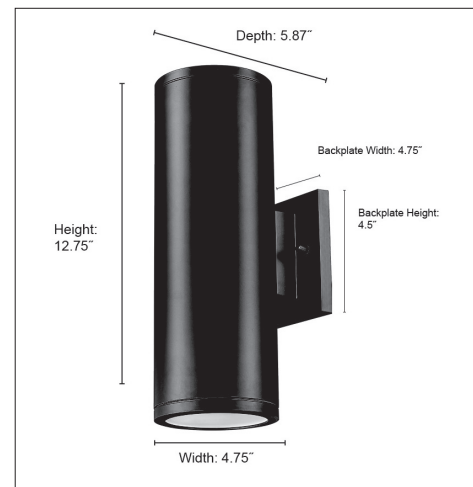

42002 PBK

Millennium Lighting
105 Declaration Drive
McDonough, GA 30253
www.millenniumlighting.com