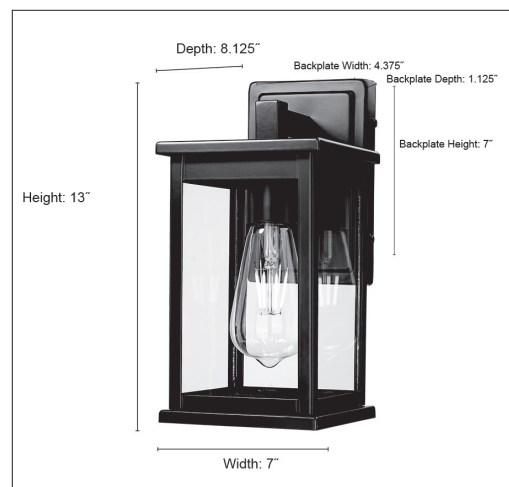

FINISH

PBK - Powder Coated Black

DIMENSIONS

Width 7"
 Height 13"
 Ext. 8.125"
 Backplate Width 4.375"
 Backplate Height 7"
 Backplate Depth 1.25"
 Weight 5.36 lbs.

MATERIAL

Steel

GLASS

Glass Clear

LAMPING

Bulbs 1-Medium
 Bulb Base Medium (E26)
 Watts per Bulb 100W
 Voltage 120V
 Total Wattage 100 W
 Bulbs Included No

CERTIFICATION

UL Listed Wet Location

ITEM NUMBER

SKU's 4112 PBK

4112 PBK

Millennium Lighting
 105 Declaration Drive
 McDonough, GA 30253
www.millenniumlighting.com