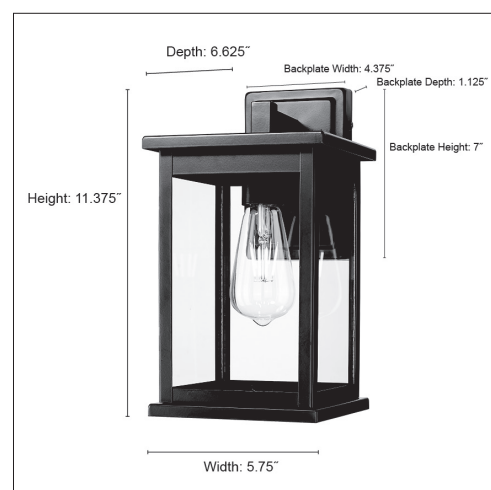

FINISH

PBK - Powder Coated Black

DIMENSIONS

Width 5.75"
 Height 11.375"
 Ext. 6.625"
 Backplate Width 4.375"
 Backplate Height 7"
 Backplate Depth 1.25"
 Weight 3.48 lbs.

MATERIAL

Steel

GLASS

Glass Clear

LAMPING

Bulbs 1-Medium
 Bulb Base Medium (E26)
 Watts per Bulb 100W
 Voltage 120V
 Total Wattage 100 W
 Bulbs Included No

CERTIFICATION

ETL Listed Wet Location

ITEM NUMBER

SKU's 4102 PBK

4102 PBK

Millennium Lighting
 105 Declaration Drive
 McDonough, GA 30253
www.millenniumlighting.com