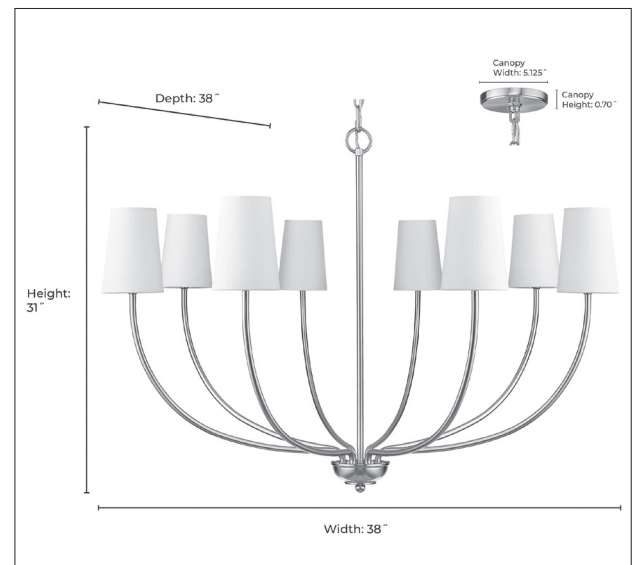

29908 VB

Millennium Lighting
105 Declaration Drive
McDonough, GA 30253
www.millenniumlighting.com