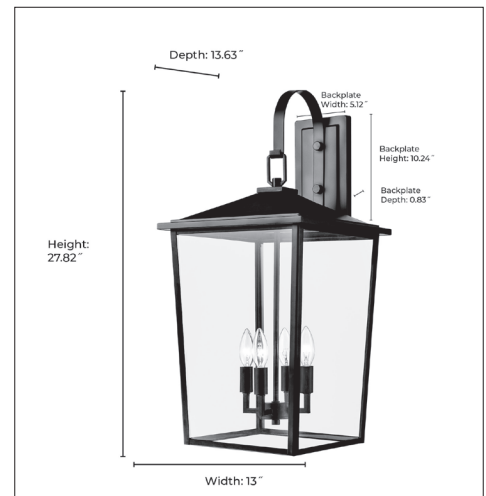

FINISH

PBK - Powder Coated Black

DIMENSIONS

Width 13"
 Height 27.82"
 Depth 13.63"
 Backplate Width 5.12"
 Backplate Height 10.24"
 Backplate Depth 0.83"
 Weight 14.08 lbs

MATERIAL

Steel

GLASS

Glass No

LAMPING

Bulbs 4-Candle
 Bulb Base Candelabra (E12)
 Watts per Bulb 60W
 Voltage 120V
 Total Wattage 120W
 Bulbs Included No

CERTIFICATION

ETL Listed Wet Location

ITEM NUMBER

SKU's 2984 PBK

2984 PBK

Millennium Lighting
 105 Declaration Drive
 McDonough, GA 30253
www.millenniumlighting.com