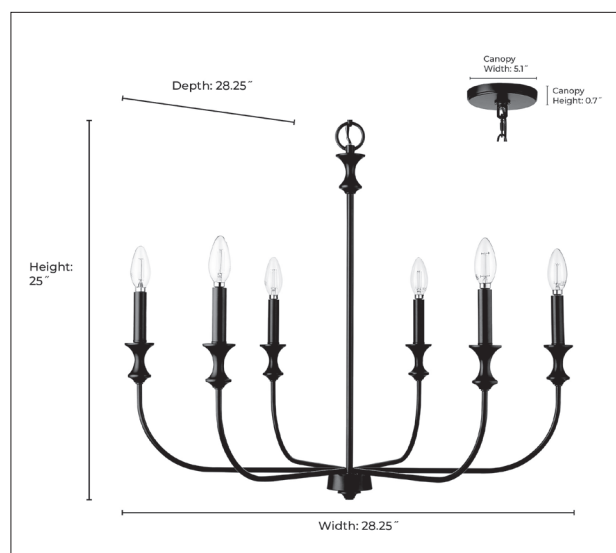

29506 VB

Millennium Lighting
105 Declaration Drive
McDonough, GA 30253
www.millenniumlighting.com