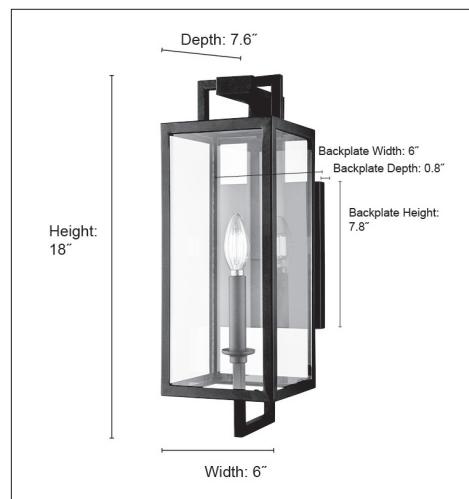

280001

LAMONT ONE LIGHT OUTDOOR WALL MOUNT

FINISH

TBK - Textured Black

DIMENSIONS

Width 6"
Height 18"
Depth 7.6"
Backplate Width 6"
Backplate Height 7.8"
Backplate Depth 0.8"
Weight 6.2 lbs

MATERIAL

Steel

GLASS

Glass Clear

LAMPING

Bulbs 1-Candle
Bulb Base Candelabra (E12)
Watts per Bulb 60W
Voltage 120V
Total Wattage 60W
Bulbs Included No

CERTIFICATION

ETL Listed Wet Location

ITEM NUMBER

SKU's 280001 TBK

280001 TBK

Millennium Lighting
105 Declaration Drive
McDonough, GA 30253
www.millenniumlighting.com