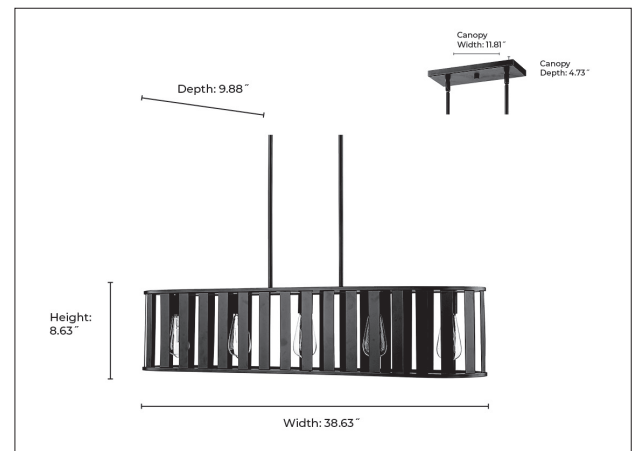

27105 AS

Millennium Lighting
105 Declaration Drive
McDonough, GA 30253
www.millenniumlighting.com