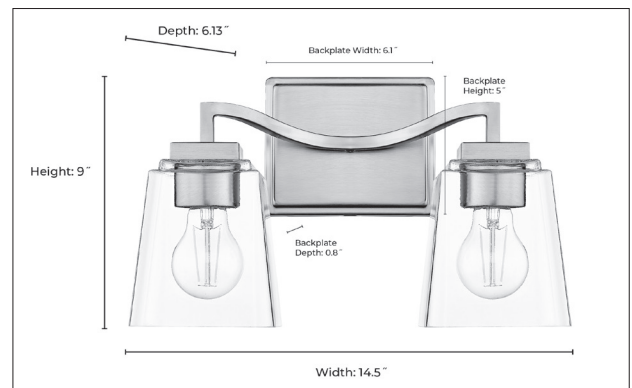

FINISH

MG - Modern Gold
PN - Polished Nickel

DIMENSIONS

Width 14.5"
Height 9"
Ext. 6.13"
Backplate Width 6.1"
Backplate Height 5"
Backplate Depth 0.8"
Weight 3.3 lbs.

MATERIAL

Steel

GLASS

Glass Clear Square

LAMPING

Bulbs 2-Medium
Bulb Base Medium (E26)
Watts per Bulb 60W
Voltage 120V
Total Wattage 120W
Bulbs Included No

CERTIFICATION

ETL Listed Damp Location

ITEM NUMBER

SKU's 24002 MG
24002 PN

24002 MG

24002 PN