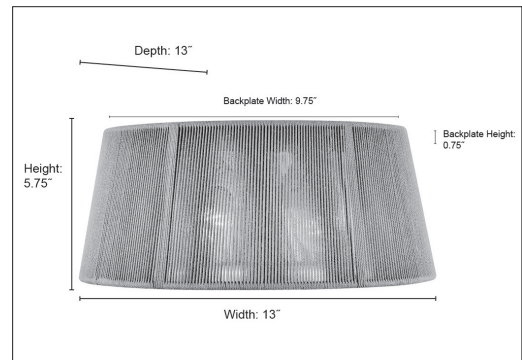

ITEM NUMBER

SKU's 213102 BN

Millennium Lighting
105 Declaration Drive
McDonough, GA 30253
www.millenniumlighting.com