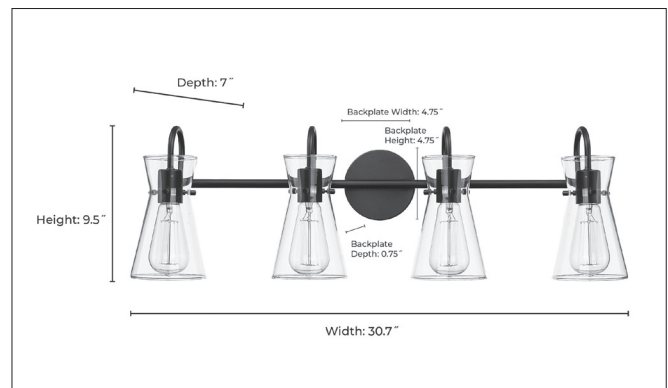

Millennium Lighting
105 Declaration Drive
McDonough, GA 30253
www.millenniumlighting.com