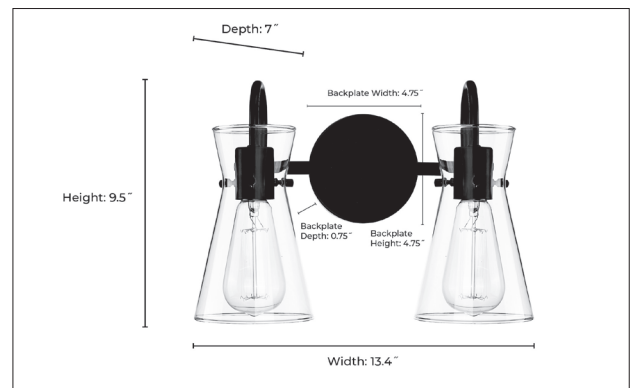

21002 VB

Millennium Lighting
105 Declaration Drive
McDonough, GA 30253
www.millenniumlighting.com