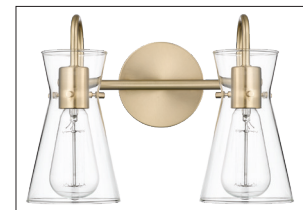

21002 VB

Millennium Lighting
105 Declaration Drive
McDonough, GA 30253
www.millenniumlighting.com