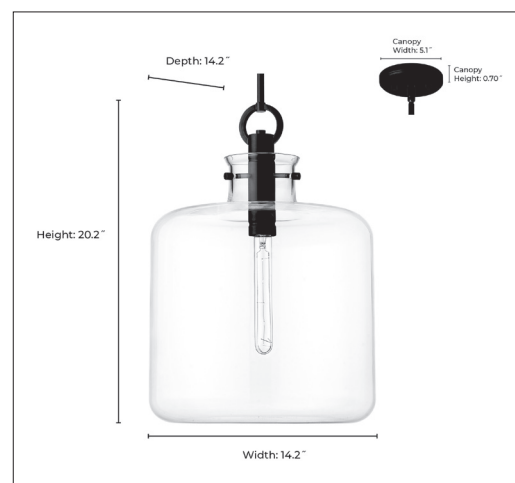

20801 MB

Millennium Lighting
105 Declaration Drive
McDonough, GA 30253
www.millenniumlighting.com