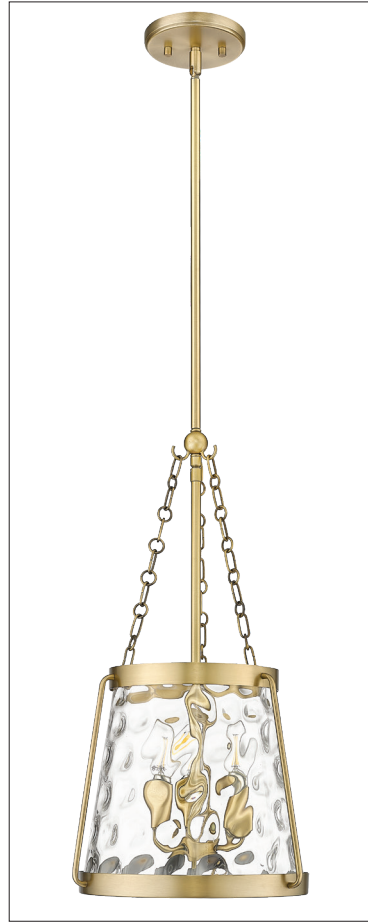

20403

ADABELLA THREE LIGHT PENDANT

FINISH

MB - Matte Black
PN - Polished Nickel
VB - Vintage Brass

DIMENSIONS

Width 11.75"
Height 21.63"
Canopy Width 5.1"
Canopy Height 0.7"
Canopy Depth 5.1"
Stems Included: (1 ea.) 6", 12" & 18"
Weight 8.36 lbs

MATERIAL

Steel

GLASS

Glass Clear Hammered

LAMPING

Bulbs 3-Candle
Bulb Base Candelabra (E12)
Watts per Bulb 40W
Voltage 120V
Total Wattage 40W
Bulbs Included No

CERTIFICATION

ETL Listed Dry Location

ITEM NUMBER

SKU's 20403 MB
20403 PN
20403 VB

20403 VB