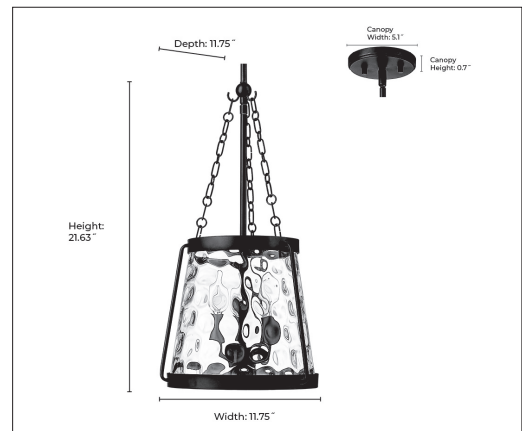

20403 PN

Millennium Lighting
105 Declaration Drive
McDonough, GA 30253
www.millenniumlighting.com